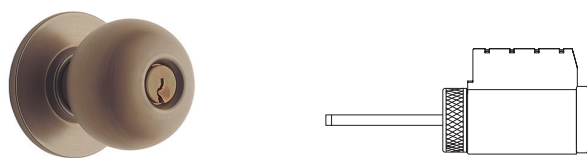

Conventional cylinders

Conventional cylinders
for Schlage locksets**A Series knobs**

Number	Design	Pins	Cylinder mechanism
21-002 21-002-122	Non-Orbit Orbit	6	Standard pin and tumbler
91-004 91-005	Non-Orbit Orbit	7	SL cylinder (restricted Everest 29 R and Everest B only)
20-724 20-724-122	Non-Orbit Orbit	6	Primus
20-524 20-524-122	Non-Orbit Orbit	6	Primus UL 437 listed high security
20-724-XP 20-724-122-XP	Non-Orbit Orbit	6	Primus XP
91-704-XP 91-705-XP	Non-Orbit Orbit	7	Primus XP SL cylinder (restricted Everest 29 R and Everest B only)
20-524-XP 20-524-122-XP	Non-Orbit Orbit	6	Primus XP UL 437 listed high security
21-003 21-003-168	Non-Orbit Orbit	6	Faculty restroom (A85) with indicator, standard pin and tumbler

**AL Series levers**

Number	Pins	Cylinder mechanism
21-020	6	Standard pin and tumbler
91-006	7	SL cylinder (restricted Everest 29 R and Everest B only)
20-728	6	Primus
20-528	6	Primus UL 437 listed high security
20-728-XP	6	Primus XP
91-706-XP	7	Primus XP SL cylinder (restricted Everest 29 R and Everest B only)
20-528-XP	6	Primus XP UL 437 listed high security
21-021	6	Faculty restroom (AL85) with indicator, standard pin and tumbler

**AD and CO Series electronic locksets**

Number	Pins	Cylinder mechanism
23-013	6	Standard pin and tumbler
91-017	7	SL cylinder (restricted Everest 29 R and Everest B only)
20-750	6	Primus
20-550	6	Primus UL 437 listed high security
20-750-XP	6	Primus XP
91-715-XP	7	Primus XP SL cylinder (restricted Everest 29 R and Everest B only)
20-550-XP	6	Primus XP UL 437 listed high security