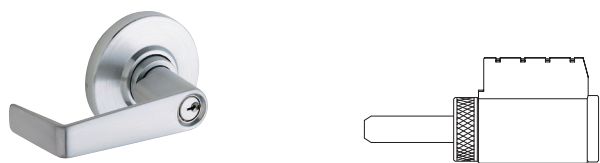

Conventional cylinders

Conventional cylinders
for Schlage locksets**A Series knobs**

Number	Design	Pins	Cylinder mechanism
21-002 21-002-122	Non-Orbit Orbit	6	Standard pin and tumbler
91-004 91-005	Non-Orbit Orbit	7	SL cylinder (restricted Everest 29 R and Everest B only)
20-724 20-724-122	Non-Orbit Orbit	6	Primus
20-524 20-524-122	Non-Orbit Orbit	6	Primus UL 437 listed high security
20-724-XP 20-724-122-XP	Non-Orbit Orbit	6	Primus XP
91-704-XP 91-705-XP	Non-Orbit Orbit	7	Primus XP SL cylinder (restricted Everest 29 R and Everest B only)
20-524-XP 20-524-122-XP	Non-Orbit Orbit	6	Primus XP UL 437 listed high security
21-003 21-003-168	Non-Orbit Orbit	6	Faculty restroom (A85) with indicator, standard pin and tumbler

**AL Series levers**

Number	Pins	Cylinder mechanism
21-020	6	Standard pin and tumbler
91-006	7	SL cylinder (restricted Everest 29 R and Everest B only)
20-728	6	Primus
20-528	6	Primus UL 437 listed high security
20-728-XP	6	Primus XP
91-706-XP	7	Primus XP SL cylinder (restricted Everest 29 R and Everest B only)
20-528-XP	6	Primus XP UL 437 listed high security
21-021	6	Faculty restroom (AL85) with indicator, standard pin and tumbler

**AD and CO Series electronic locksets**

Number	Pins	Cylinder mechanism
23-013	6	Standard pin and tumbler
91-017	7	SL cylinder (restricted Everest 29 R and Everest B only)
20-750	6	Primus
20-550	6	Primus UL 437 listed high security
20-750-XP	6	Primus XP
91-715-XP	7	Primus XP SL cylinder (restricted Everest 29 R and Everest B only)
20-550-XP	6	Primus XP UL 437 listed high security