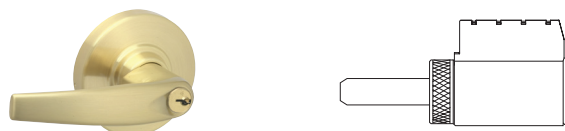

D Series levers (old style)

Number	Pins	Cylinder mechanism
23-013	6	Standard pin and tumbler
91-017	7	SL cylinder (restricted Everest 29 R and Everest B only)
20-750	6	Primus
20-550	6	Primus UL 437 listed high security
20-750-XP	6	Primus XP
91-715-XP	7	Primus XP SL cylinder (restricted Everest 29 R and Everest B only)
20-550-XP	6	Primus XP UL 437 listed high security
23-014	6	Faculty restroom (D85) with indicator, standard pin and tumbler